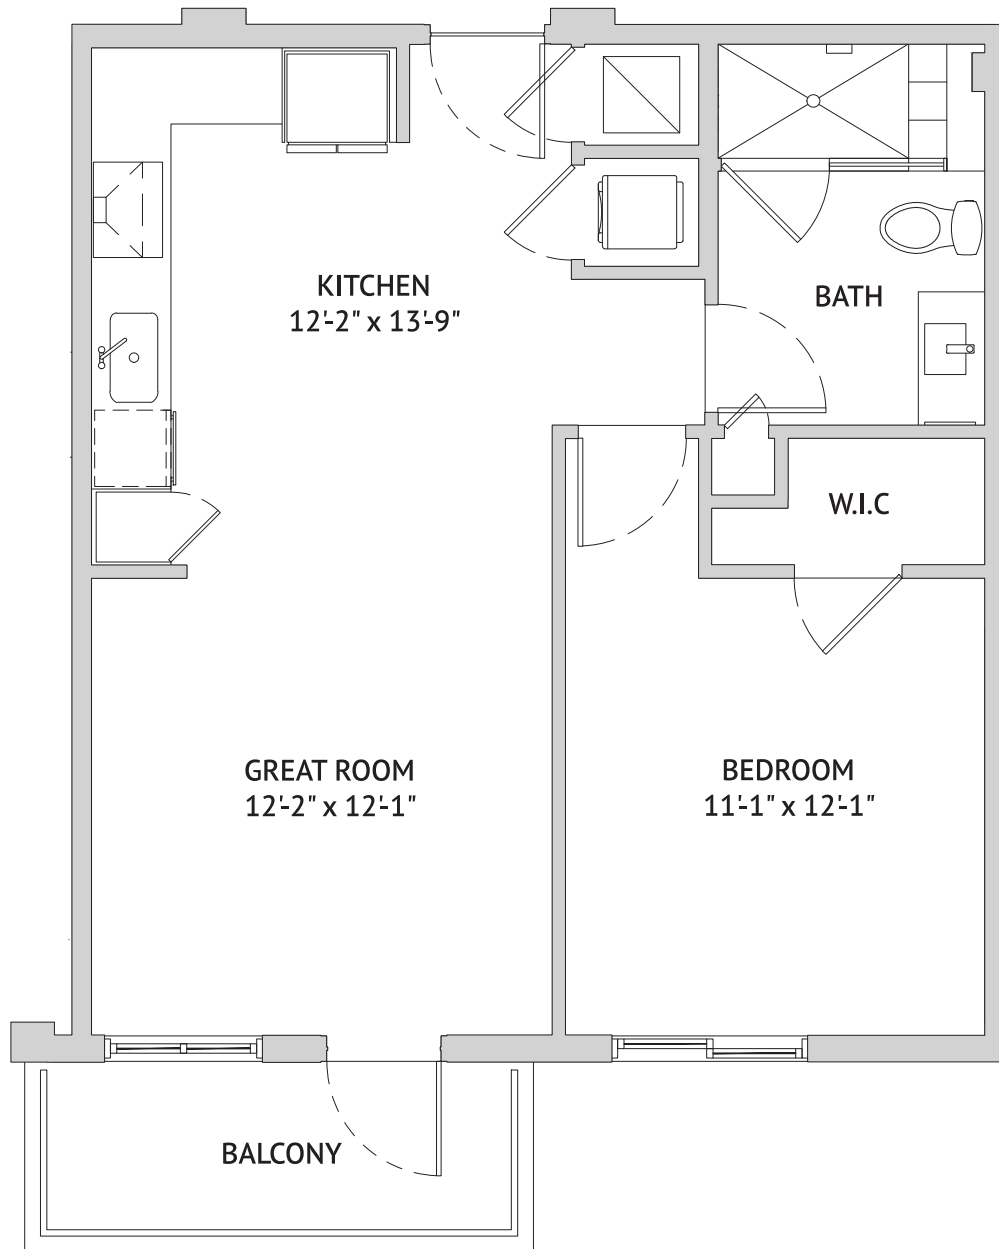

One Bedroom: The Lantana
602 Square Feet

Independent Living

445 Datura Street, West Palm Beach, FL 33401 | Tel: 561-537-3200 | watermarkwestpalmbeach.com

A WATERMARK ÉLAN RETIREMENT COMMUNITY®

Floor plans are not to scale and are shown for comparative purposes only. Actual apartment floor plans may have minor variations.

One Bedroom: The Elderberry
637 Square Feet

Independent Living

445 Datura Street, West Palm Beach, FL 33401 | Tel: 561-537-3200 | watermarkwestpalmbeach.com

A WATERMARK ÉLAN RETIREMENT COMMUNITY®

Floor plans are not to scale and are shown for comparative purposes only. Actual apartment floor plans may have minor variations.

One Bedroom: The Fiddlewood
666 Square Feet

Independent Living

445 Datura Street, West Palm Beach, FL 33401 | Tel: 561-537-3200 | watermarkwestpalmbeach.com

A WATERMARK ELAN RETIREMENT COMMUNITY®

Floor plans are not to scale and are shown for comparative purposes only. Actual apartment floor plans may have minor variations.

One Bedroom: The Sweetgum
740 Square Feet

Independent Living

445 Datura Street, West Palm Beach, FL 33401 | Tel: 561-537-3200 | watermarkwestpalmbeach.com

A WATERMARK ELAN RETIREMENT COMMUNITY®

Floor plans are not to scale and are shown for comparative purposes only. Actual apartment floor plans may have minor variations.