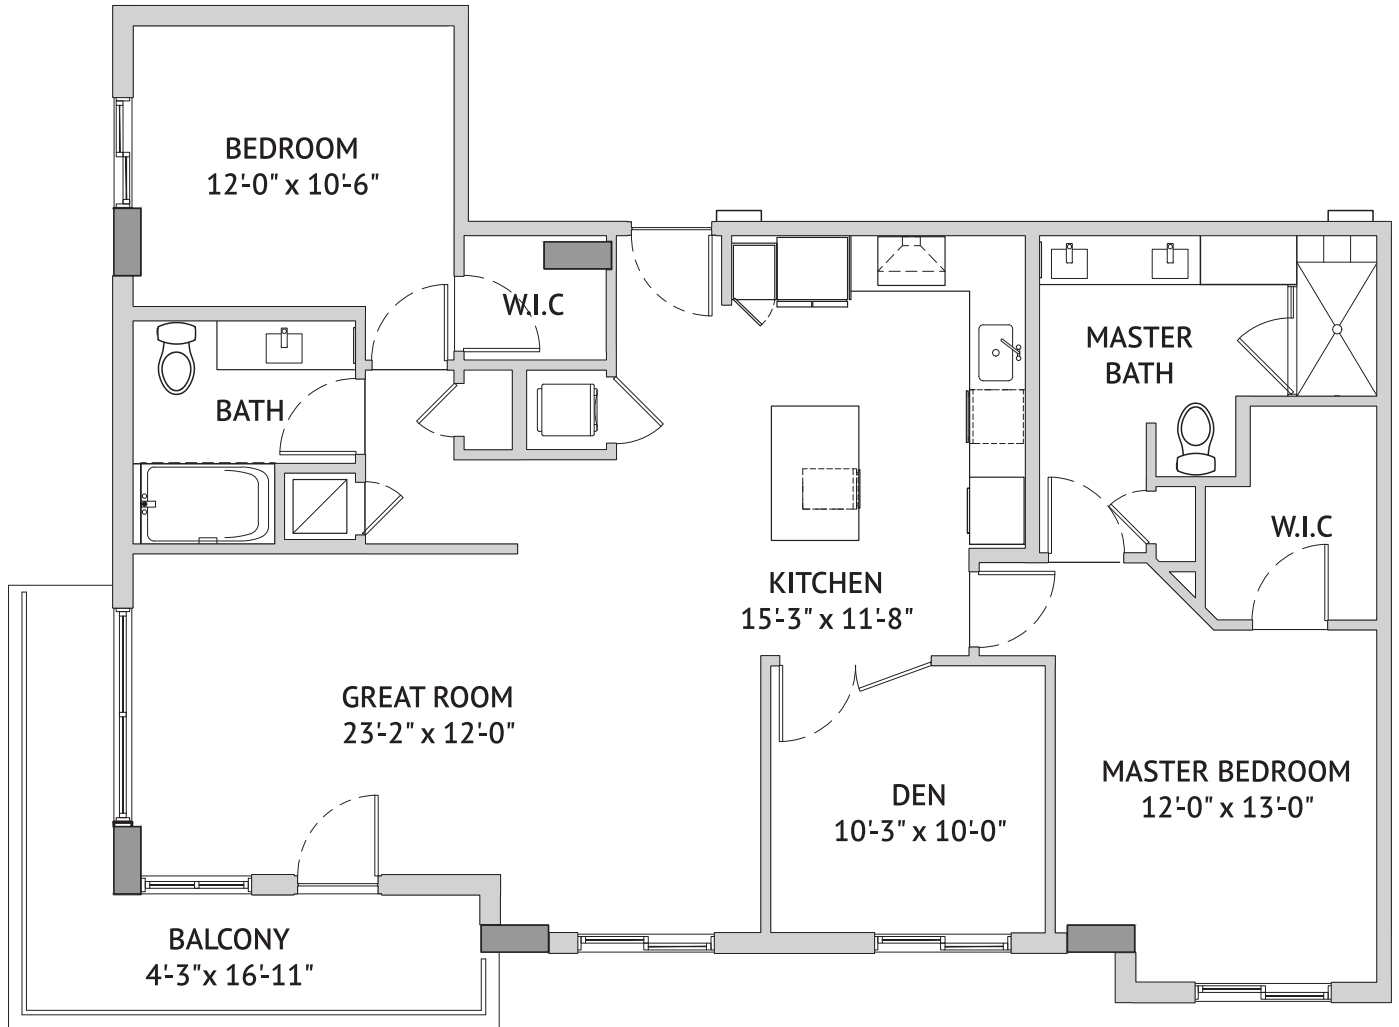

Two Bedroom Den: The Longleaf Pine
1261 Square Feet

Independent Living

445 Datura Street, West Palm Beach, FL 33401 | Tel: 561-537-3200 | watermarkwestpalmbeach.com

A WATERMARK ÉLAN RETIREMENT COMMUNITY®

Floor plans are not to scale and are shown for comparative purposes only. Actual apartment floor plans may have minor variations.