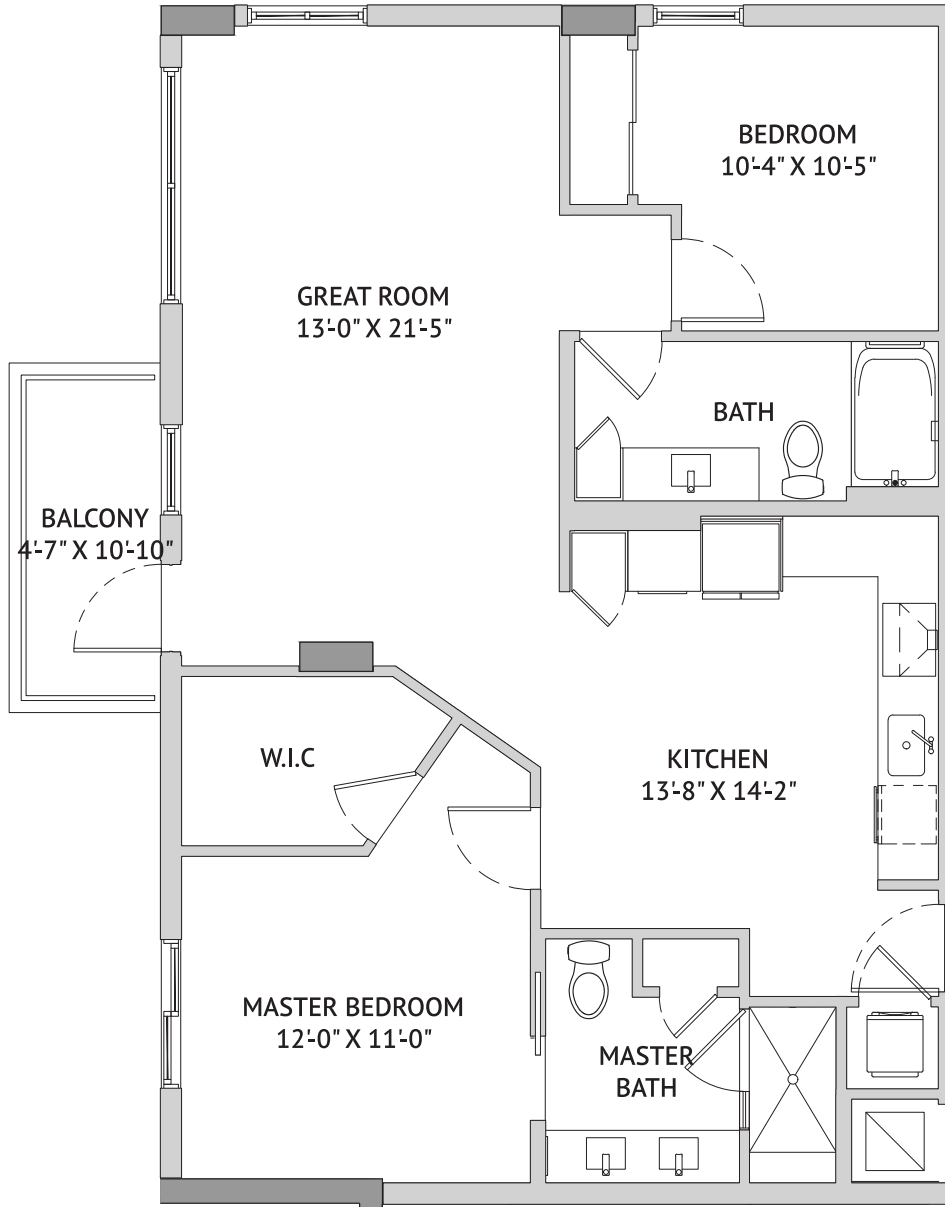

Two Bedroom: The Marlberry
 1068 Square Feet

Independent Living

445 Datura Street, West Palm Beach, FL 33401 | Tel: 561-537-3200 | watermarkwestpalmbeach.com

A WATERMARK ELAN RETIREMENT COMMUNITY®

Floor plans are not to scale and are shown for comparative purposes only. Actual apartment floor plans may have minor variations.

Two Bedroom: The Wild Lime
1017 Square Feet

Independent Living

445 Datura Street, West Palm Beach, FL 33401 | Tel: 561-537-3200 | watermarkwestpalmbeach.com

A WATERMARK ÉLAN RETIREMENT COMMUNITY®

Floor plans are not to scale and are shown for comparative purposes only. Actual apartment floor plans may have minor variations.