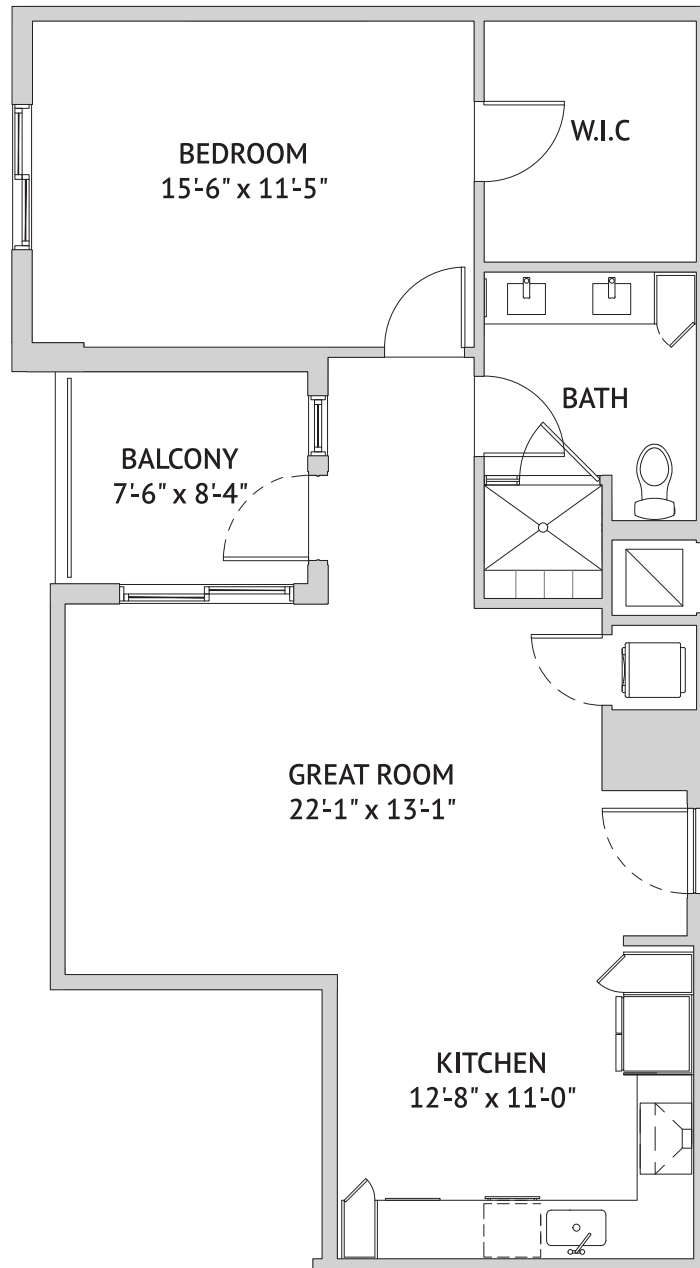

One Bedroom: The Sweetgum
740 Square Feet

Independent Living

445 Datura Street, West Palm Beach, FL 33401 | Tel: 561-537-3200 | watermarkwestpalmbeach.com

A WATERMARK ELAN RETIREMENT COMMUNITY®

Floor plans are not to scale and are shown for comparative purposes only. Actual apartment floor plans may have minor variations.

One Bedroom: The Beautyberry
786 Square Feet

Independent Living

445 Datura Street, West Palm Beach, FL 33401 | Tel: 561-537-3200 | watermarkwestpalmbeach.com

A WATERMARK ÉLAN RETIREMENT COMMUNITY®

Floor plans are not to scale and are shown for comparative purposes only. Actual apartment floor plans may have minor variations.