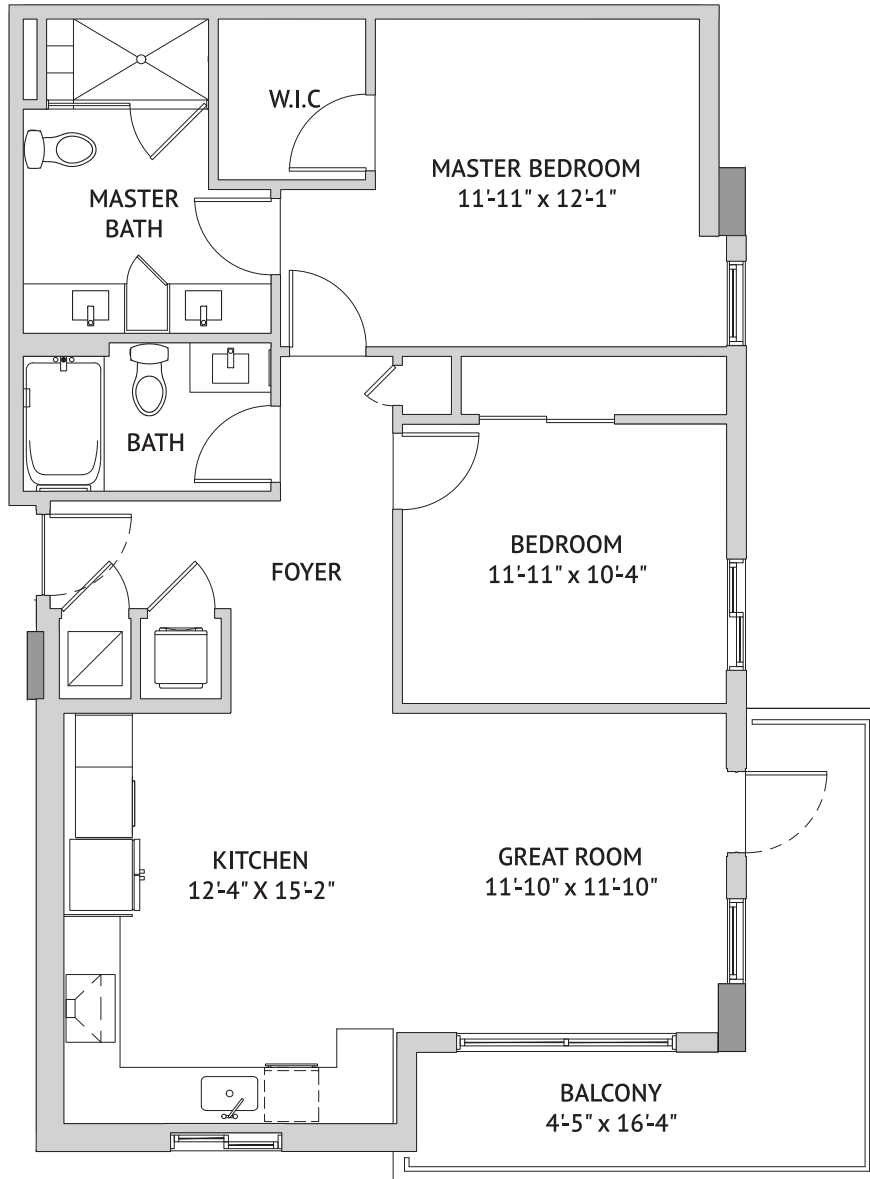

Two Bedroom: The Myrtle Oak
886 Square Feet

Independent Living

445 Datura Street, West Palm Beach, FL 33401 | Tel: 561-537-3200 | watermarkwestpalmbeach.com

A WATERMARK ELAN RETIREMENT COMMUNITY®

Floor plans are not to scale and are shown for comparative purposes only. Actual apartment floor plans may have minor variations.

Two Bedroom: The Water Oak
988 Square Feet

Independent Living

445 Datura Street, West Palm Beach, FL 33401 | Tel: 561-537-3200 | watermarkwestpalmbeach.com

A WATERMARK ÉLAN RETIREMENT COMMUNITY®

Floor plans are not to scale and are shown for comparative purposes only. Actual apartment floor plans may have minor variations.

Two Bedroom: The Torchwood
980 Square Feet

Independent Living

445 Datura Street, West Palm Beach, FL 33401 | Tel: 561-537-3200 | watermarkwestpalmbeach.com

A WATERMARK ÉLAN RETIREMENT COMMUNITY®

Floor plans are not to scale and are shown for comparative purposes only. Actual apartment floor plans may have minor variations.