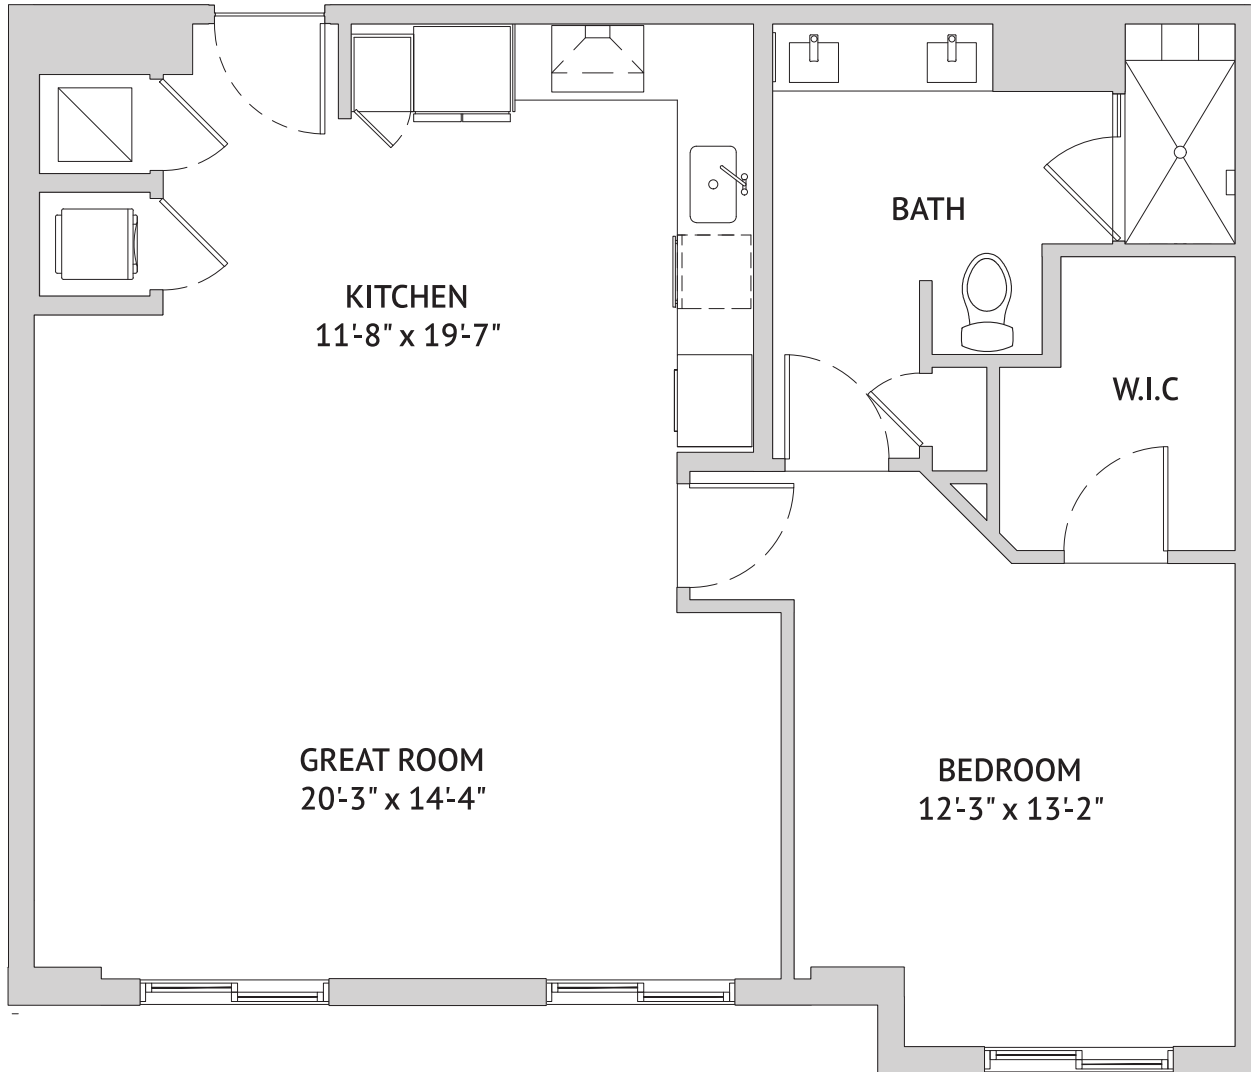

One Bedroom: The Sweetgum
740 Square Feet

Independent Living

445 Datura Street, West Palm Beach, FL 33401 | Tel: 561-537-3200 | watermarkwestpalmbeach.com

A WATERMARK ELAN RETIREMENT COMMUNITY®

Floor plans are not to scale and are shown for comparative purposes only. Actual apartment floor plans may have minor variations.

One Bedroom: The Beautyberry
786 Square Feet

Independent Living

445 Datura Street, West Palm Beach, FL 33401 | Tel: 561-537-3200 | watermarkwestpalmbeach.com

A WATERMARK ÉLAN RETIREMENT COMMUNITY®

Floor plans are not to scale and are shown for comparative purposes only. Actual apartment floor plans may have minor variations.

One Bedroom: The Bay Cedar
843 Square Feet

Independent Living

445 Datura Street, West Palm Beach, FL 33401 | Tel: 561-537-3200 | watermarkwestpalmbeach.com

A WATERMARK ÉLAN RETIREMENT COMMUNITY®

Floor plans are not to scale and are shown for comparative purposes only. Actual apartment floor plans may have minor variations.

Two Bedroom: The Bromeliad
900 Square Feet

Independent Living

445 Datura Street, West Palm Beach, FL 33401 | Tel: 561-537-3200 | watermarkwestpalmbeach.com

A WATERMARK ELAN RETIREMENT COMMUNITY®

Floor plans are not to scale and are shown for comparative purposes only. Actual apartment floor plans may have minor variations.