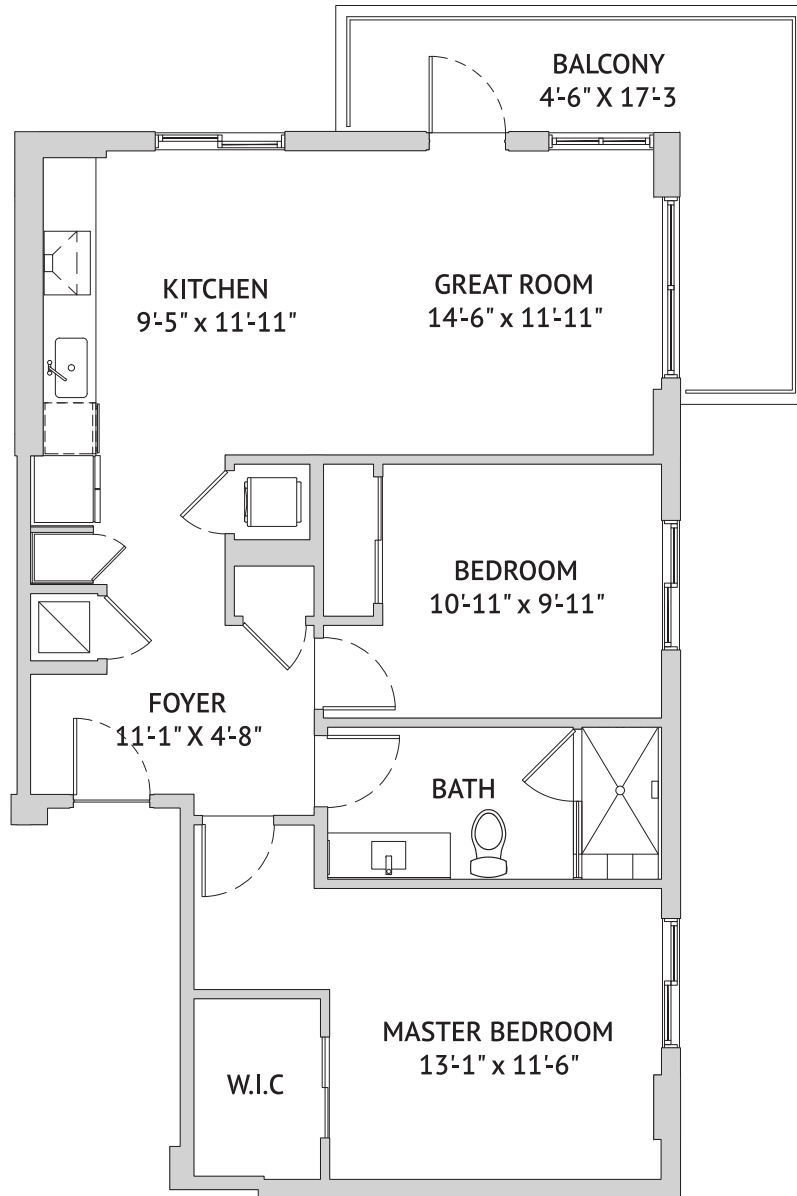

One Bedroom: The Bay Cedar
843 Square Feet

Independent Living

445 Datura Street, West Palm Beach, FL 33401 | Tel: 561-537-3200 | watermarkwestpalmbeach.com

A WATERMARK ÉLAN RETIREMENT COMMUNITY®

Floor plans are not to scale and are shown for comparative purposes only. Actual apartment floor plans may have minor variations.

Two Bedroom: The Bromeliad
900 Square Feet

Independent Living

445 Datura Street, West Palm Beach, FL 33401 | Tel: 561-537-3200 | watermarkwestpalmbeach.com

A WATERMARK ELAN RETIREMENT COMMUNITY®

Floor plans are not to scale and are shown for comparative purposes only. Actual apartment floor plans may have minor variations.

Two Bedroom: The Myrtle Oak
886 Square Feet

Independent Living

445 Datura Street, West Palm Beach, FL 33401 | Tel: 561-537-3200 | watermarkwestpalmbeach.com

A WATERMARK ELAN RETIREMENT COMMUNITY®

Floor plans are not to scale and are shown for comparative purposes only. Actual apartment floor plans may have minor variations.

Two Bedroom: The Water Oak
988 Square Feet

Independent Living

445 Datura Street, West Palm Beach, FL 33401 | Tel: 561-537-3200 | watermarkwestpalmbeach.com

A WATERMARK ÉLAN RETIREMENT COMMUNITY®

Floor plans are not to scale and are shown for comparative purposes only. Actual apartment floor plans may have minor variations.