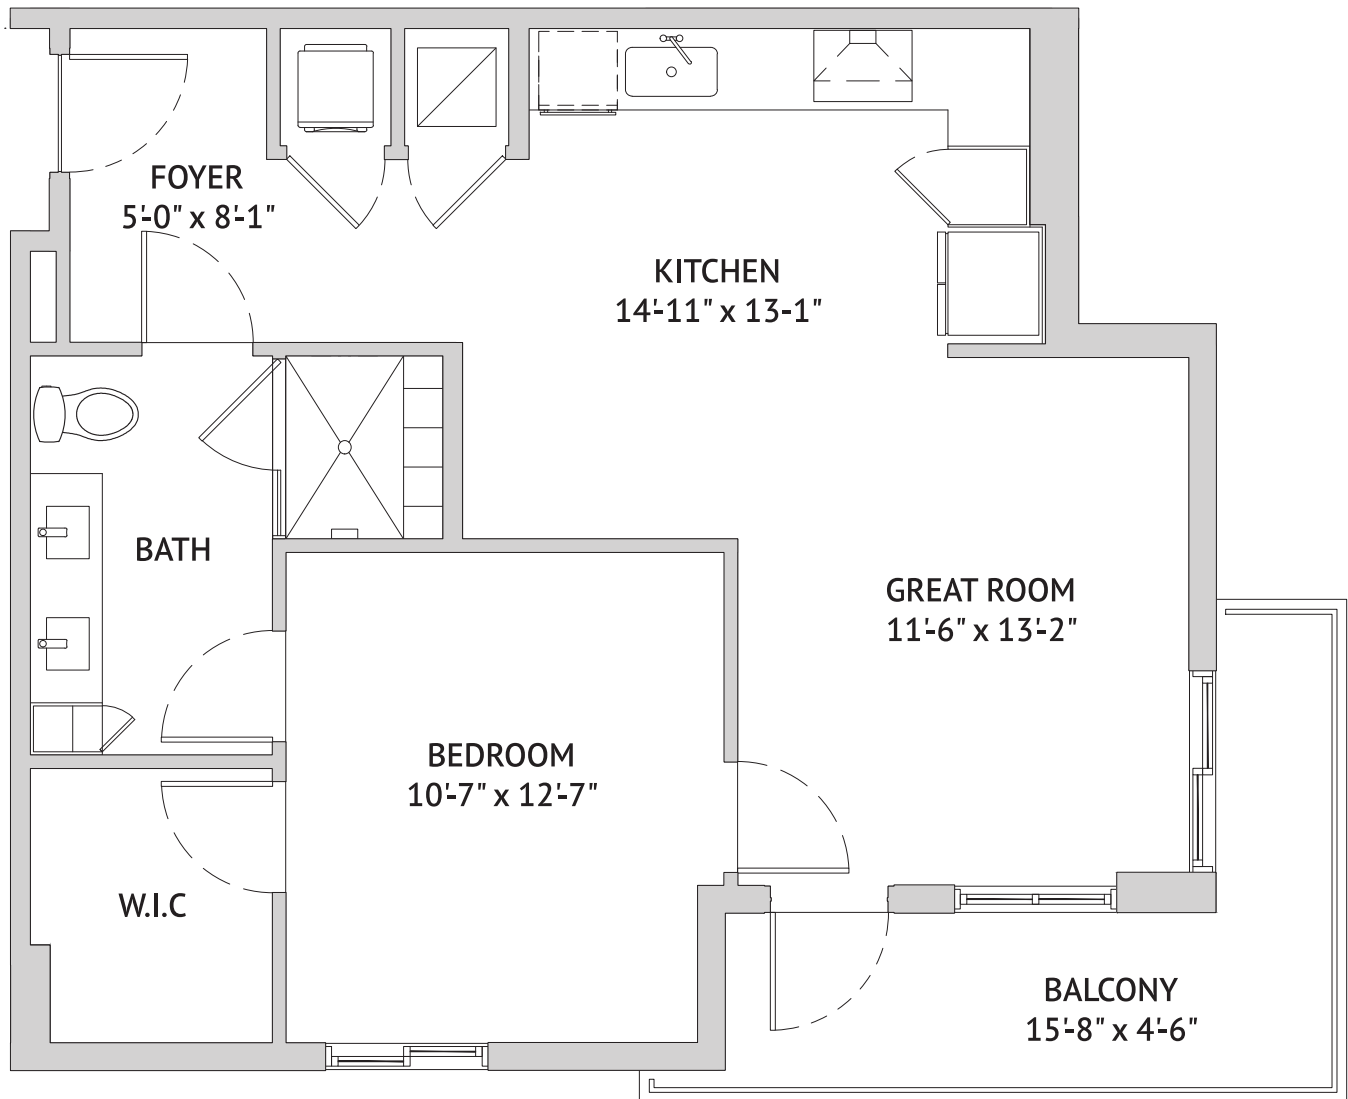

One Bedroom: The Lantana
602 Square Feet

Independent Living

445 Datura Street, West Palm Beach, FL 33401 | Tel: 561-537-3200 | watermarkwestpalmbeach.com

A WATERMARK ÉLAN RETIREMENT COMMUNITY®

Floor plans are not to scale and are shown for comparative purposes only. Actual apartment floor plans may have minor variations.

One Bedroom: The Elderberry
637 Square Feet

Independent Living

445 Datura Street, West Palm Beach, FL 33401 | Tel: 561-537-3200 | watermarkwestpalmbeach.com

A WATERMARK ÉLAN RETIREMENT COMMUNITY®

Floor plans are not to scale and are shown for comparative purposes only. Actual apartment floor plans may have minor variations.

One Bedroom: The Fiddlewood
666 Square Feet

Independent Living

445 Datura Street, West Palm Beach, FL 33401 | Tel: 561-537-3200 | watermarkwestpalmbeach.com

A WATERMARK ELAN RETIREMENT COMMUNITY®

Floor plans are not to scale and are shown for comparative purposes only. Actual apartment floor plans may have minor variations.

One Bedroom: The Sweetgum
740 Square Feet

Independent Living

445 Datura Street, West Palm Beach, FL 33401 | Tel: 561-537-3200 | watermarkwestpalmbeach.com

A WATERMARK ELAN RETIREMENT COMMUNITY®

Floor plans are not to scale and are shown for comparative purposes only. Actual apartment floor plans may have minor variations.