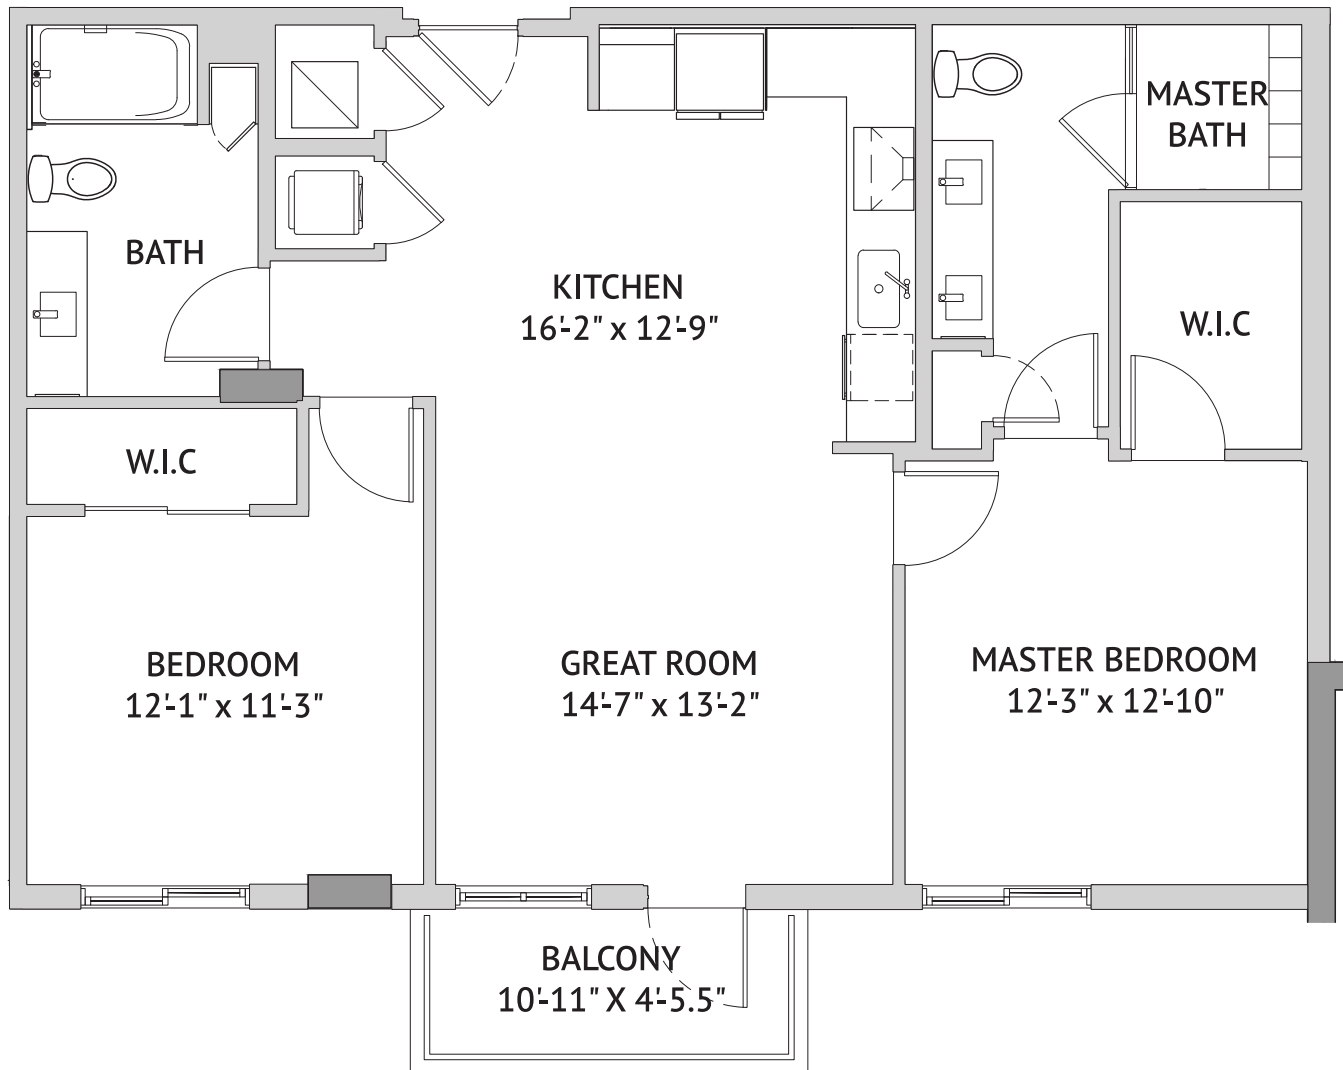

Two Bedroom: The Myrtle Oak
886 Square Feet

Independent Living

445 Datura Street, West Palm Beach, FL 33401 | Tel: 561-537-3200 | watermarkwestpalmbeach.com

A WATERMARK ELAN RETIREMENT COMMUNITY®

Floor plans are not to scale and are shown for comparative purposes only. Actual apartment floor plans may have minor variations.

Two Bedroom: The Water Oak
988 Square Feet

Independent Living

445 Datura Street, West Palm Beach, FL 33401 | Tel: 561-537-3200 | watermarkwestpalmbeach.com

A WATERMARK ÉLAN RETIREMENT COMMUNITY®

Floor plans are not to scale and are shown for comparative purposes only. Actual apartment floor plans may have minor variations.

Two Bedroom: The Torchwood
980 Square Feet

Independent Living

445 Datura Street, West Palm Beach, FL 33401 | Tel: 561-537-3200 | watermarkwestpalmbeach.com

A WATERMARK ÉLAN RETIREMENT COMMUNITY®

Floor plans are not to scale and are shown for comparative purposes only. Actual apartment floor plans may have minor variations.