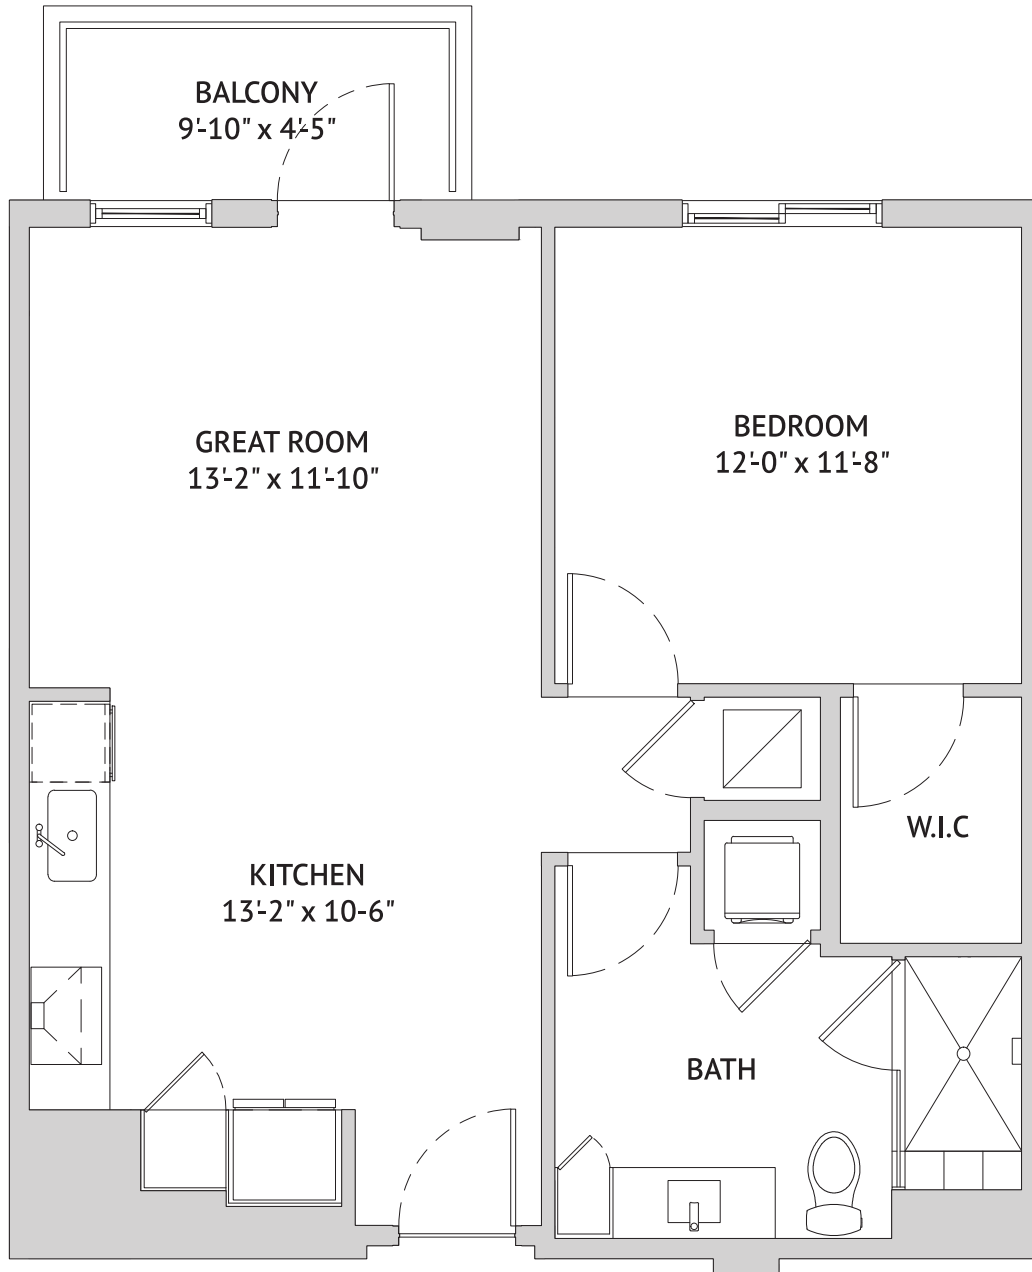

One Bedroom: The Lantana
602 Square Feet

Independent Living

445 Datura Street, West Palm Beach, FL 33401 | Tel: 561-537-3200 | watermarkwestpalmbeach.com

A WATERMARK ÉLAN RETIREMENT COMMUNITY®

Floor plans are not to scale and are shown for comparative purposes only. Actual apartment floor plans may have minor variations.

One Bedroom: The Elderberry
637 Square Feet

Independent Living

445 Datura Street, West Palm Beach, FL 33401 | Tel: 561-537-3200 | watermarkwestpalmbeach.com

A WATERMARK ÉLAN RETIREMENT COMMUNITY®

Floor plans are not to scale and are shown for comparative purposes only. Actual apartment floor plans may have minor variations.

One Bedroom: The Fiddlewood
666 Square Feet

Independent Living

445 Datura Street, West Palm Beach, FL 33401 | Tel: 561-537-3200 | watermarkwestpalmbeach.com

A WATERMARK ELAN RETIREMENT COMMUNITY®

Floor plans are not to scale and are shown for comparative purposes only. Actual apartment floor plans may have minor variations.

One Bedroom: The Sweetgum
740 Square Feet

Independent Living

445 Datura Street, West Palm Beach, FL 33401 | Tel: 561-537-3200 | watermarkwestpalmbeach.com

A WATERMARK ELAN RETIREMENT COMMUNITY®

Floor plans are not to scale and are shown for comparative purposes only. Actual apartment floor plans may have minor variations.