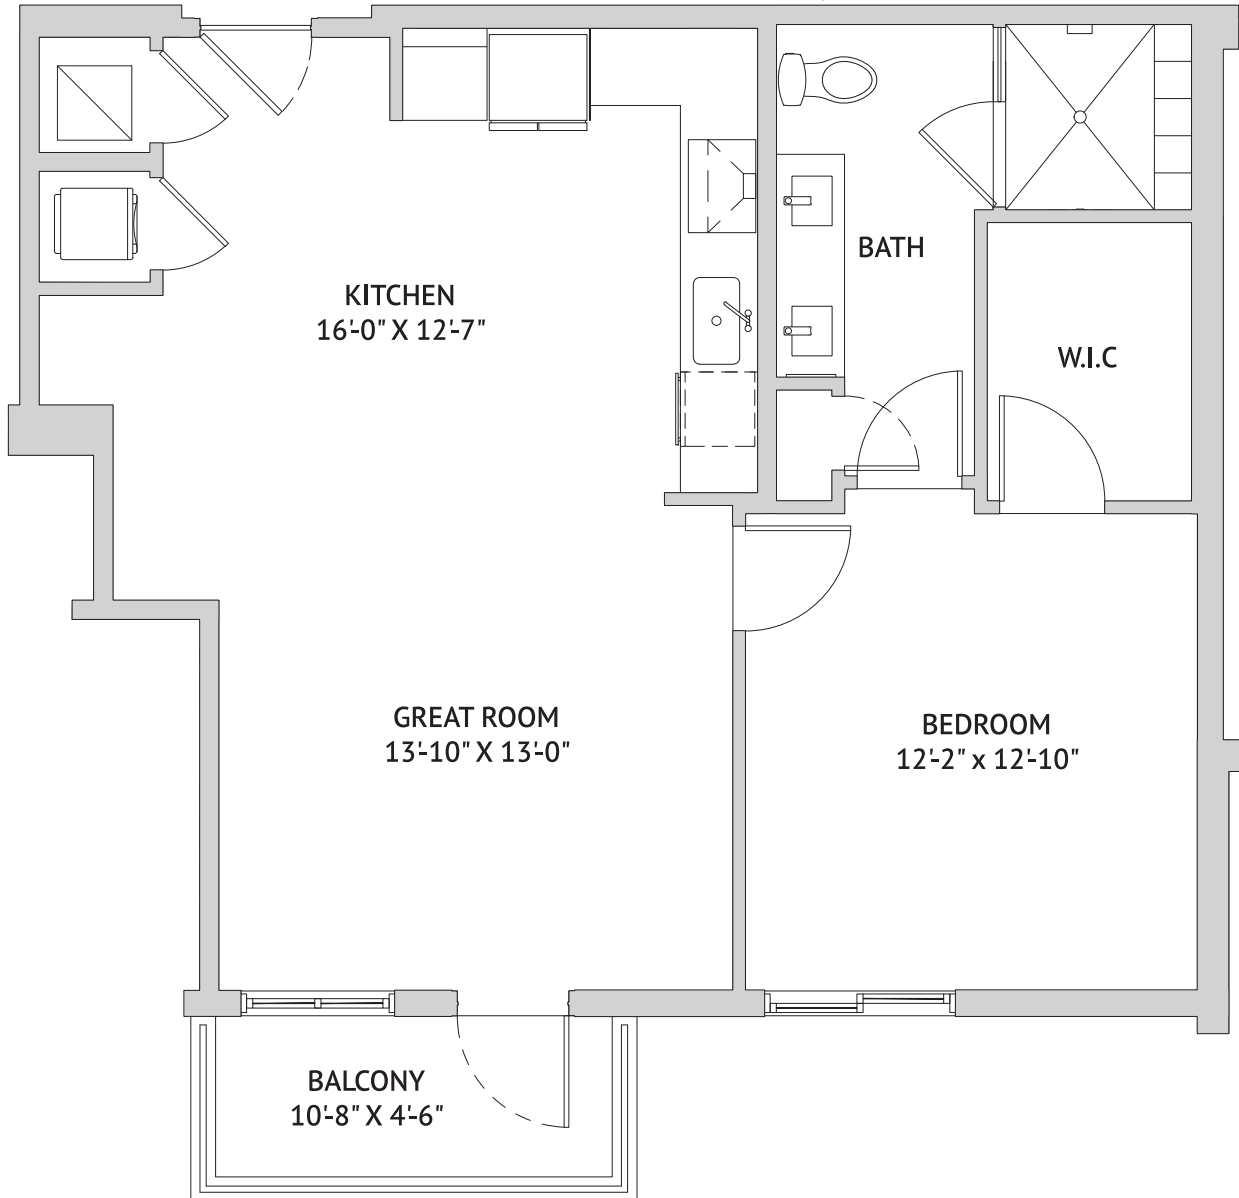

One Bedroom: The Elderberry
637 Square Feet

Independent Living

445 Datura Street, West Palm Beach, FL 33401 | Tel: 561-537-3200 | watermarkwestpalmbeach.com

A WATERMARK ÉLAN RETIREMENT COMMUNITY®

Floor plans are not to scale and are shown for comparative purposes only. Actual apartment floor plans may have minor variations.

One Bedroom: The Fiddlewood
666 Square Feet

Independent Living

445 Datura Street, West Palm Beach, FL 33401 | Tel: 561-537-3200 | watermarkwestpalmbeach.com

A WATERMARK ELAN RETIREMENT COMMUNITY®

Floor plans are not to scale and are shown for comparative purposes only. Actual apartment floor plans may have minor variations.

One Bedroom: The Sweetgum
740 Square Feet

Independent Living

445 Datura Street, West Palm Beach, FL 33401 | Tel: 561-537-3200 | watermarkwestpalmbeach.com

A WATERMARK ELAN RETIREMENT COMMUNITY®

Floor plans are not to scale and are shown for comparative purposes only. Actual apartment floor plans may have minor variations.