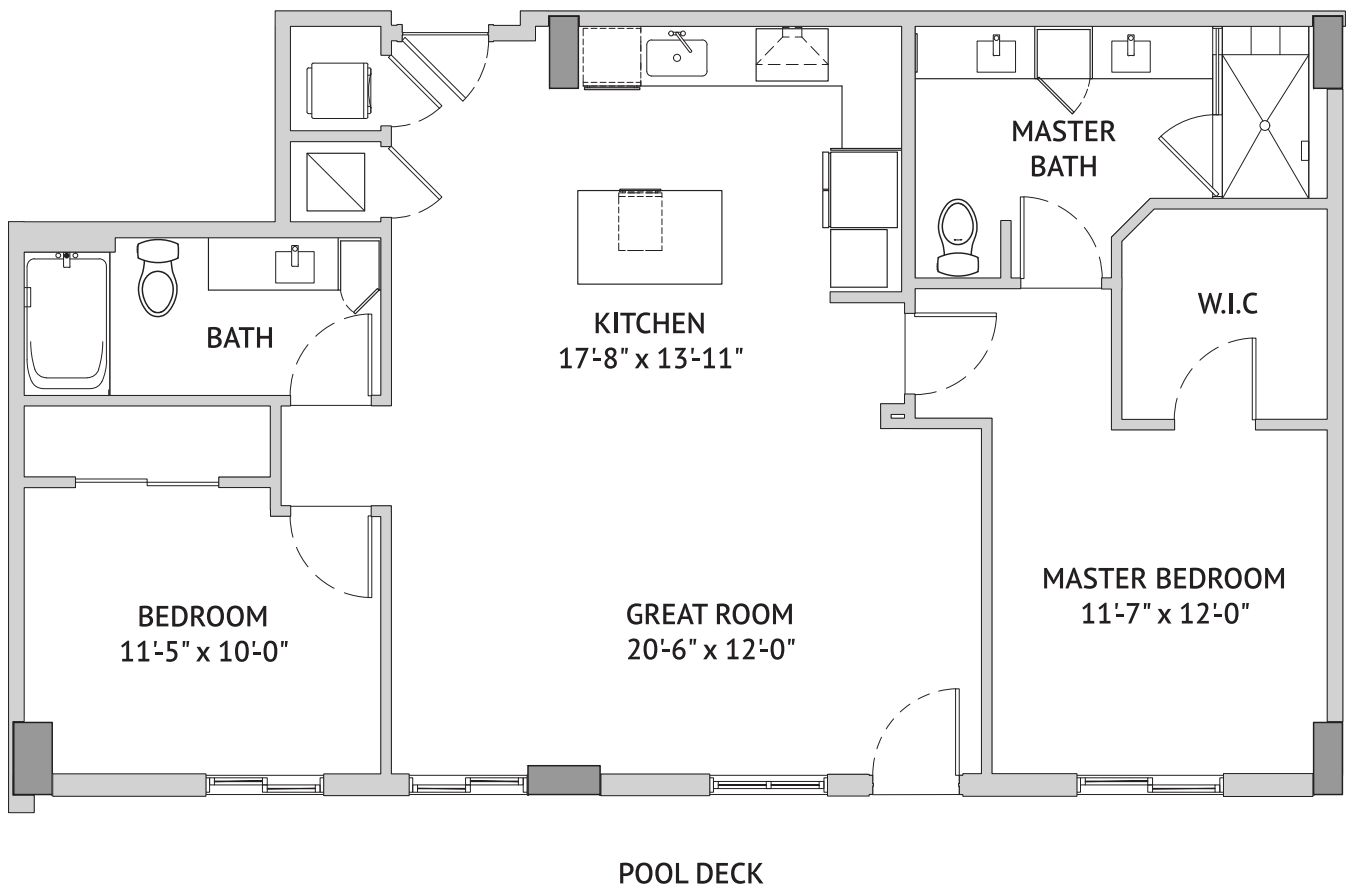

Two Bedroom: The Marlberry
 1068 Square Feet

Independent Living

445 Datura Street, West Palm Beach, FL 33401 | Tel: 561-537-3200 | watermarkwestpalmbeach.com

A WATERMARK ELAN RETIREMENT COMMUNITY®

Floor plans are not to scale and are shown for comparative purposes only. Actual apartment floor plans may have minor variations.

Two Bedroom: The Wild Lime
1017 Square Feet

Independent Living

445 Datura Street, West Palm Beach, FL 33401 | Tel: 561-537-3200 | watermarkwestpalmbeach.com

A WATERMARK ÉLAN RETIREMENT COMMUNITY®

Floor plans are not to scale and are shown for comparative purposes only. Actual apartment floor plans may have minor variations.

Two Bedroom: The Locust Berry
 1078 Square Feet

Independent Living

445 Datura Street, West Palm Beach, FL 33401 | Tel: 561-537-3200 | watermarkwestpalmbeach.com

A WATERMARK ELAN RETIREMENT COMMUNITY®

Floor plans are not to scale and are shown for comparative purposes only. Actual apartment floor plans may have minor variations.