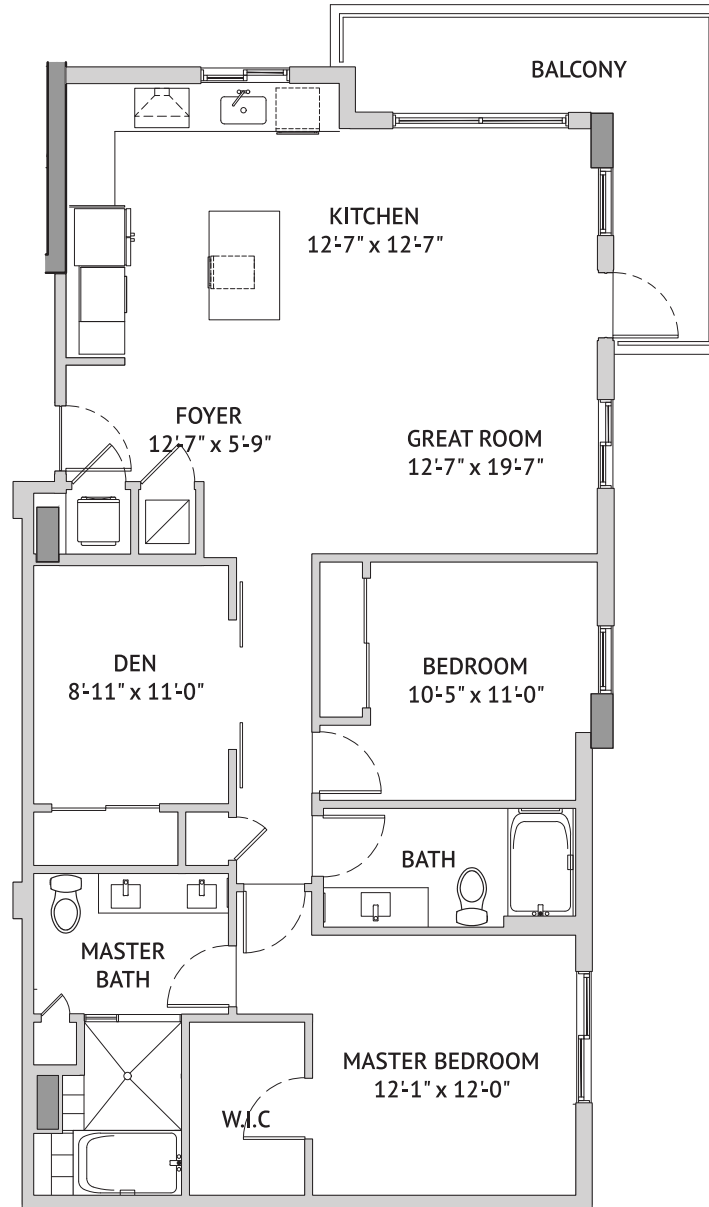

Two Bedroom Den: The Aster
1226 Square Feet

Independent Living

445 Datura Street, West Palm Beach, FL 33401 | Tel: 561-537-3200 | watermarkwestpalmbeach.com

A WATERMARK ELAN RETIREMENT COMMUNITY®

Floor plans are not to scale and are shown for comparative purposes only. Actual apartment floor plans may have minor variations.