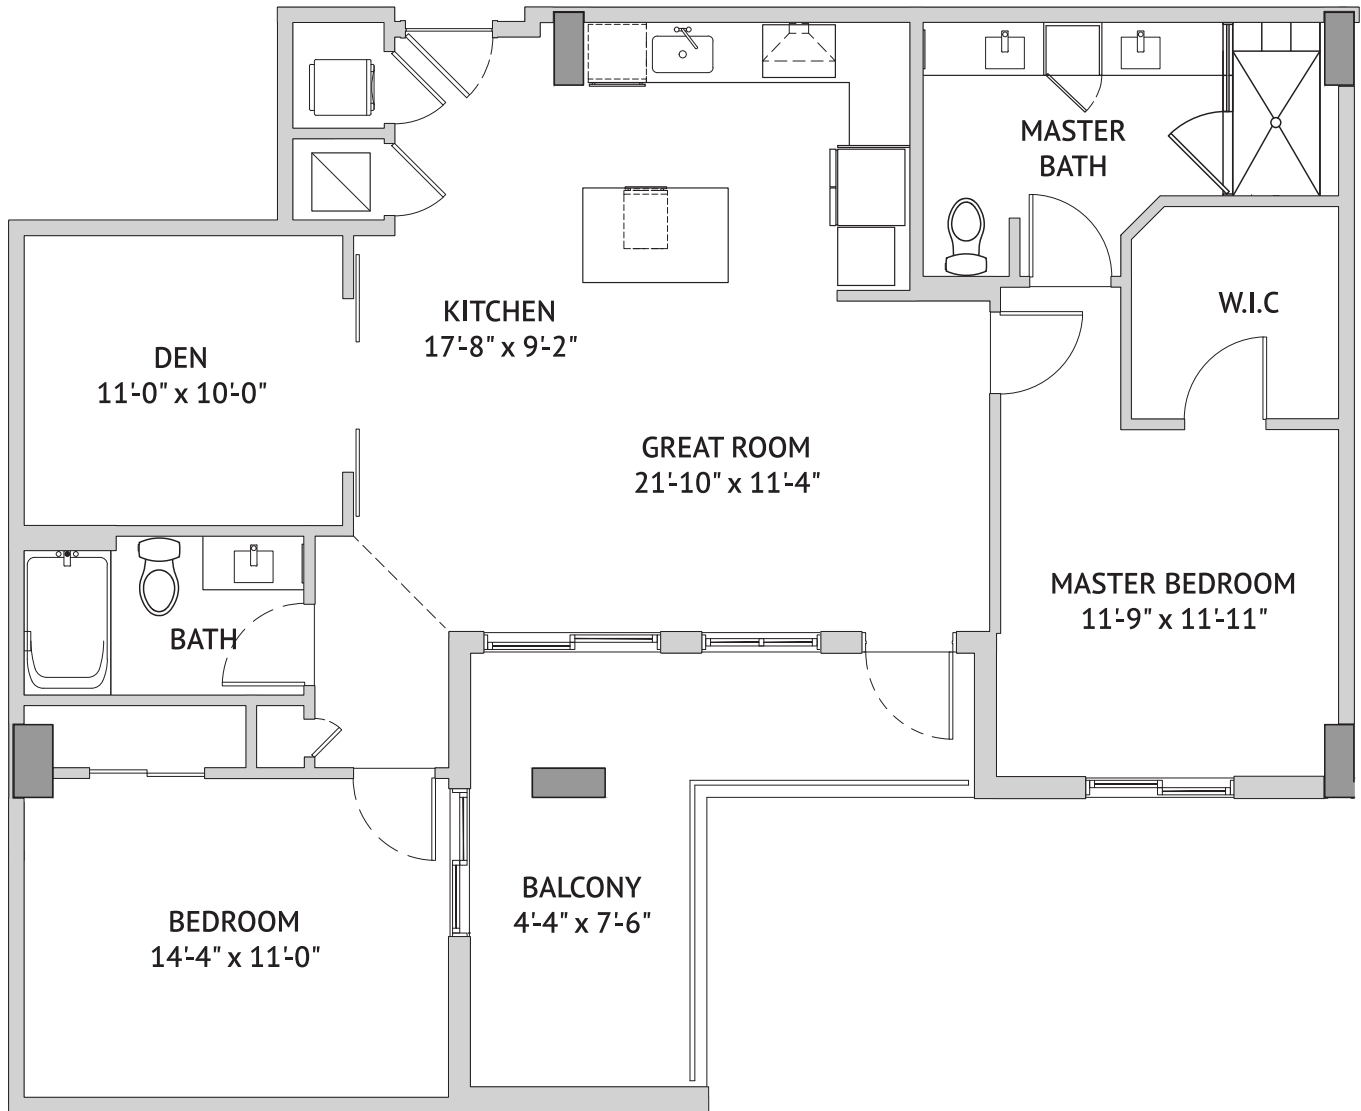

Two Bedroom: The Locust Berry
 1078 Square Feet

Independent Living

445 Datura Street, West Palm Beach, FL 33401 | Tel: 561-537-3200 | watermarkwestpalmbeach.com

A WATERMARK ELAN RETIREMENT COMMUNITY®

Floor plans are not to scale and are shown for comparative purposes only. Actual apartment floor plans may have minor variations.

Two Bedroom Den: The Buttonwood
 1151 Square Feet

Independent Living

445 Datura Street, West Palm Beach, FL 33401 | Tel: 561-537-3200 | watermarkwestpalmbeach.com

A WATERMARK ELAN RETIREMENT COMMUNITY®

Floor plans are not to scale and are shown for comparative purposes only. Actual apartment floor plans may have minor variations.