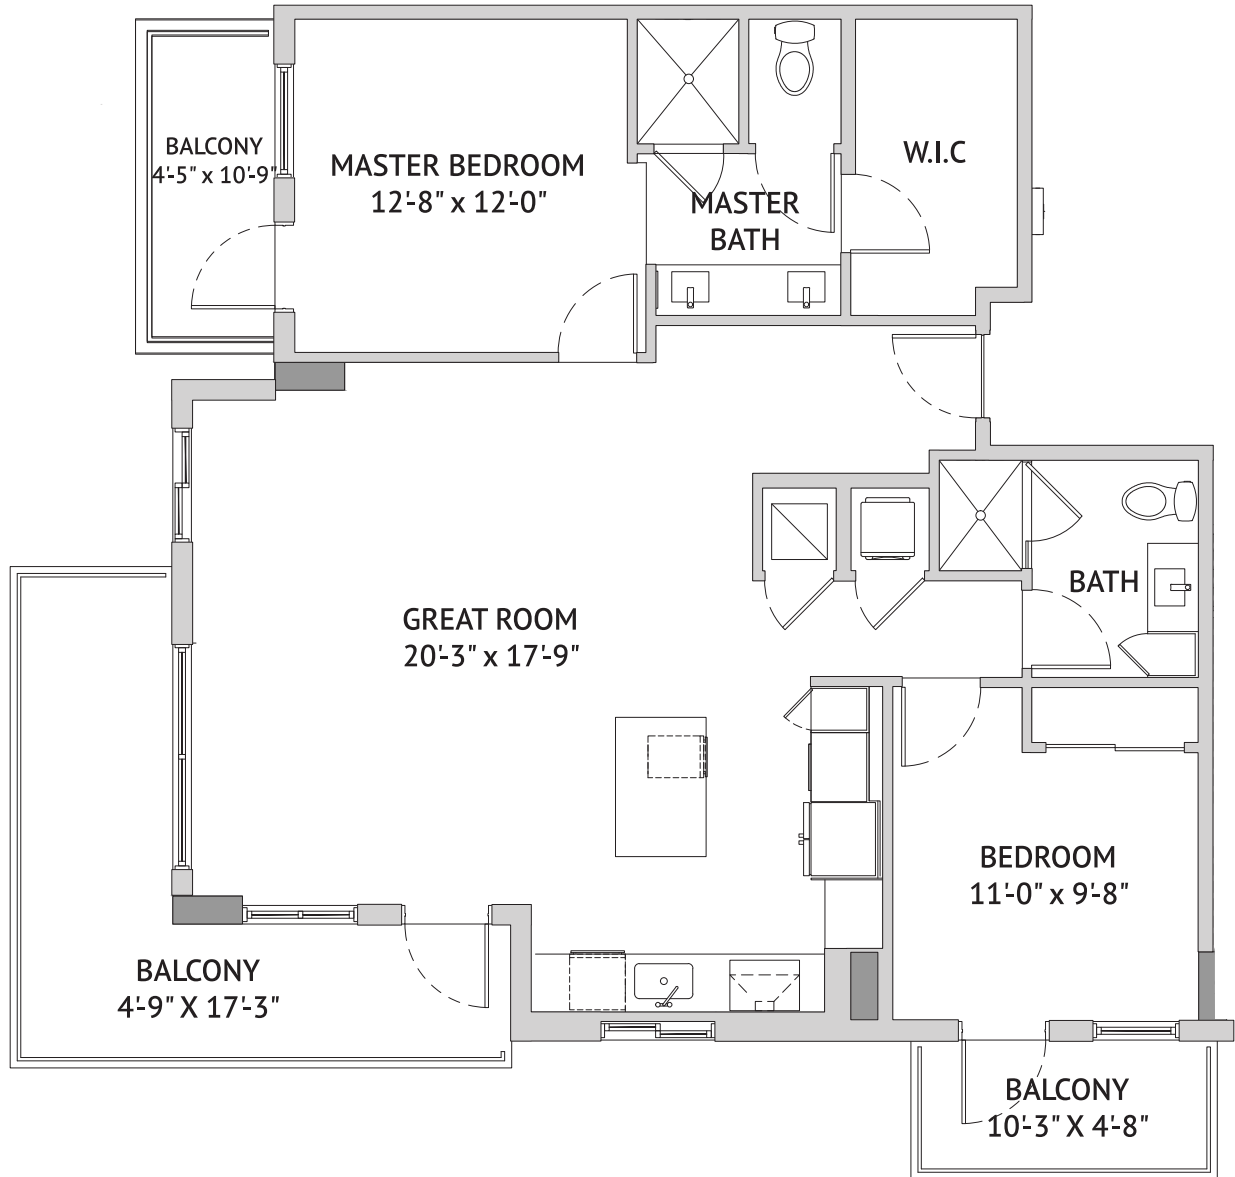

Two Bedroom: The Marlberry
1068 Square Feet

Independent Living

445 Datura Street, West Palm Beach, FL 33401 | Tel: 561-537-3200 | watermarkwestpalmbeach.com

A WATERMARK ELAN RETIREMENT COMMUNITY®

Floor plans are not to scale and are shown for comparative purposes only. Actual apartment floor plans may have minor variations.